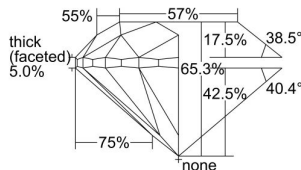

GIA®

FACSIMILE

GIA REPORT 1493505649

Verify this report at GIA.edu

GIA NATURAL DIAMOND DOSSIER®

June 17, 2024
GIA Report Number 1493505649
Shape and Cutting Style ..... Round Brilliant
Measurements ..... 5.93 - 5.99 x 3.89 mm

GRADING RESULTS

Carat Weight ..... 0.90 carat
Color Grade ..... G
Clarity Grade S11
Cut Grade ..... Very Good

ADDITIONAL GRADING INFORMATION

Polish ..... Excellent
Symmetry ..... Very Good
Fluorescence ..... Strong Blue
Clarity Characteristics ..... Crystal
Inscription(s): GIA 1493505649

PROPORTIONS

Profile to actual proportions

GRADING SCALES

GIA COLOR SCALE

COLORLESS	D
	E
	F
	G
	H
	I
	J
NEAR COLORLESS	K
	L
Faint	M
	N
	O
	P
	R
	S
	T
	U
	V
	W
	X
	Y
Light	Z

GIA CLARITY SCALE

FLAWLESS	VERY VERY SLIGHTLY INCLUDED	VVS₁	VVS₂	VS₁	VS₂	S1₁	S1₂	I₁	I₂	I₃	
											INTERNALLY FLAWLESS

GIA CUT SCALE

EXCELLENT
VERY GOOD
GOOD
FAIR
POOR