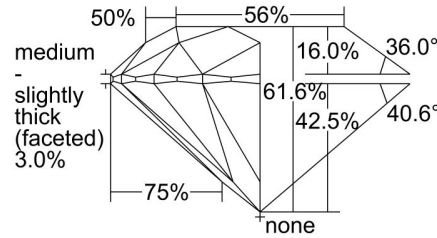

GIA NATURAL DIAMOND GRADING REPORT

June 04, 2024
GIA Report Number 1493511528
Shape and Cutting Style ..... Round Brilliant
Measurements ..... 6.79 - 6.83 x 4.20 mm

GRADING RESULTS

Carat Weight ..... 1.20 carat
Color Grade ..... E
Clarity Grade VVS1
Cut Grade ..... Excellent

ADDITIONAL GRADING INFORMATION

Polish ..... Excellent
Symmetry ..... Excellent
Fluorescence ..... Faint
Inscription(s): GIA 1493511528

PROPORTIONS

Profile to actual proportions