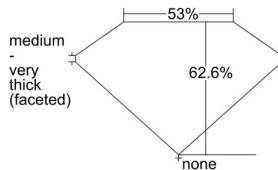

GIA®

FACSIMILE

GIA REPORT 1493512193

Verify this report at GIA.edu

GIA NATURAL DIAMOND DOSSIER®

May 30, 2024
GIA Report Number 1493512193
Shape and Cutting Style ..... Heart Brilliant
Measurements ..... 5.26 x 6.05 x 3.78 mm

GRADING RESULTS

Carat Weight ..... 0.70 carat
Color Grade ..... F
Clarity Grade VS2

ADDITIONAL GRADING INFORMATION

Polish ..... Excellent
Symmetry ..... Excellent
Fluorescence ..... None
Clarity Characteristics ..... Feather
Inscription(s): GIA 1493512193

PROPORTIONS

Profile not to actual proportions

GRADING SCALES

GIA COLOR SCALE		GIA CLARITY SCALE			
COLORLESS	D	VERY VERY SLIGHTLY INCLUDED	FLAWLESS		
	E		INTERNALLY FLAWLESS		
	F		VVS₁		
	G		VVS₂		
	NEAR COLORLESS	H	VERY SLIGHTLY INCLUDED	VS₁	
		I		VS₂	
		FAINT	J	SLIGHTLY INCLUDED	S₁
			K		S₂
	L		I₁		
	M		I₂		
N	I₃				
P					
VERT LIGHT	Q	INCLUDED			
	R				
	S				
	T				
	U				
	V				
LIGHT	W				
	X				
	Y				
	Z