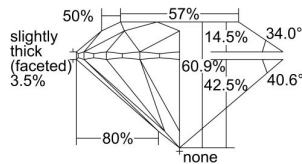

GIA®

FACSIMILE

GIA REPORT 1493513603

Verify this report at GIA.edu

GIA NATURAL DIAMOND DOSSIER®

May 30, 2024
GIA Report Number 1493513603
Shape and Cutting Style ..... Round Brilliant
Measurements ..... 4.77 - 4.80 x 2.91 mm

GRADING RESULTS

Carat Weight ..... 0.41 carat
Color Grade ..... D
Clarity Grade VS1
Cut Grade ..... Excellent

ADDITIONAL GRADING INFORMATION

Polish ..... Excellent
Symmetry ..... Excellent
Fluorescence ..... Faint
Clarity Characteristics..... Crystal, Cloud, Pinpoint
Inscription(s): GIA 1493513603

PROPORTIONS

Profile to actual proportions

GRADING SCALES

GIA COLOR SCALE	GIA CLARITY SCALE	GIA CUT SCALE
COLOURLESS	FLAWLESS	EXCELLENT
D	INTERNALLY FLAWLESS	
E	VVS₁	VERY GOOD
F		
G	VVS₂	
H	VS₁	GOOD
I		
J	VS₂	
K	SI₁	FAIR
L		
M	SI₂	
N	I₁	POOR
O		
P	I₂	
Q	I₃	
R		
S		
T		
U		
V		
W		
X		
Y		
Z