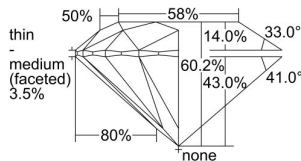

GIA®

FACSIMILE

GIA REPORT

1493514754

Verify this report at GIA.edu

GIA NATURAL DIAMOND DOSSIER®

May 29, 2024
GIA Report Number 1493514754
Shape and Cutting Style ..... Round Brilliant
Measurements ..... 4.39 - 4.41 x 2.65 mm

GRADING RESULTS

Carat Weight ..... 0.31 carat
Color Grade ..... G
Clarity Grade VVS1
Cut Grade ..... Excellent

ADDITIONAL GRADING INFORMATION

Polish ..... Excellent
Symmetry ..... Excellent
Fluorescence ..... Faint
Clarity Characteristics ..... Pinpoint, Feather
Inscription(s): GIA 1493514754

PROPORTIONS

Profile to actual proportions

GRADING SCALES

GIA COLOR SCALE	GIA CLARITY SCALE	GIA CUT SCALE	
D	FLAWLESS	EXCELLENT	
E	INTERNALLY FLAWLESS		
F		VVS₁	VERY GOOD
G	VVS₂		
H	VS₁	GOOD	
I	VS₂		
J	SI₁	FAIR	
K	SI₂		
L	I₁	POOR	
M			
N	I₂		
O			
P	I₃		
Q			
R			
S			
T			
U			
V			
W			
X			
Y			
Z