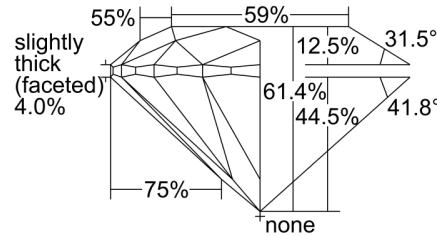

GIA NATURAL DIAMOND GRADING REPORT

June 03, 2024
GIA Report Number 1493530131
Shape and Cutting Style ..... Round Brilliant
Measurements ..... 6.43 - 6.44 x 3.95 mm

GRADING RESULTS

Carat Weight ..... 1.00 carat
Color Grade ..... H
Clarity Grade VS1
Cut Grade ..... Excellent

ADDITIONAL GRADING INFORMATION

Polish ..... Excellent
Symmetry ..... Excellent
Fluorescence ..... None
Inscription(s): GIA 1493530131
Comments: Additional pinpoints are not shown.

PROPORTIONS

Profile to actual proportions