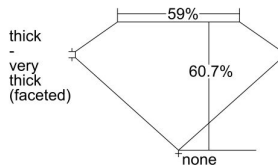

GIA®

FACSIMILE

GIA REPORT 1493533025

Verify this report at GIA.edu

GIA NATURAL DIAMOND DOSSIER®

May 31, 2024
GIA Report Number 1493533025
Shape and Cutting Style ..... Oval Brilliant
Measurements ..... 6.25 x 4.71 x 2.86 mm

GRADING RESULTS

Carat Weight ..... 0.55 carat
Color Grade ..... G
Clarity Grade VS1

ADDITIONAL GRADING INFORMATION

Polish ..... Excellent
Symmetry ..... Very Good
Fluorescence ..... None
Clarity Characteristics ..... Cloud, Pinpoint
Inscription(s): GIA 1493533025

PROPORTIONS

Profile not to actual proportions

GRADING SCALES

GIA COLOR SCALE		GIA CLARITY SCALE			
COLORLESS	D	VERY VERY SLIGHTLY INCLUDED	FLAWLESS		
	E		INTERNALLY FLAWLESS		
	F		VVS₁		
	G		VVS₂		
	NEAR COLORLESS	H	VERY SLIGHTLY INCLUDED	VS₁	
		I		VS₂	
		FAINT	J	SLIGHTLY INCLUDED	SI₁
			K		SI₂
	L		I₁		
	M		I₂		
N	I₃				
P					
VERT LIGHT	Q	INCLUDED			
	R				
	S				
	T				
	U				
	V				
LIGHT	W				
	X				
	Y				
	Z