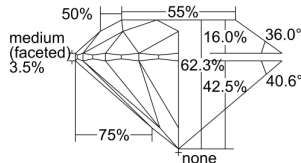

GIA®

FACSIMILE

GIA REPORT

1493536442

Verify this report at GIA.edu

GIA NATURAL DIAMOND DOSSIER®

June 04, 2024
GIA Report Number 1493536442
Shape and Cutting Style ..... Round Brilliant
Measurements ..... 5.62 - 5.67 x 3.52 mm

GRADING RESULTS

Carat Weight ..... 0.70 carat
Color Grade ..... G
Clarity Grade S11
Cut Grade ..... Excellent

ADDITIONAL GRADING INFORMATION

Polish ..... Excellent
Symmetry ..... Excellent
Fluorescence ..... Faint
Clarity Characteristics ..... Feather
Inscription(s): GIA 1493536442

PROPORTIONS

Profile to actual proportions

GRADING SCALES

GIA COLOR SCALE

COLORLESS	D
	E
	F
	G
	H
NEAR COLORLESS	I
	J
	K
	L
FAIN	M
	N
	O
	P
VERY LIGHT	Q
	R
	S
	T
	U
	V
	W
	X
	Y
LIGHT	Z

GIA CLARITY SCALE

FLAWLESS	VERY VERY SLIGHTLY INCLUDED	VVS₁	VVS₂	VS₁	VS₂	SI₁	SI₂	I₁	I₂	I₃	
											VERY SLIGHTLY INCLUDED
INTERNALLY FLAWLESS											

GIA CUT SCALE

EXCELLENT
VERY GOOD
GOOD
FAIR
POOR