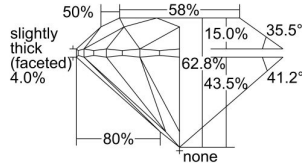

GIA®

FACSIMILE

GIA REPORT 1493543954

Verify this report at GIA.edu

GIA NATURAL DIAMOND DOSSIER®

June 04, 2024
GIA Report Number 1493543954
Shape and Cutting Style ..... Round Brilliant
Measurements ..... 5.85 - 5.90 x 3.69 mm

GRADING RESULTS

Carat Weight ..... 0.80 carat
Color Grade ..... H
Clarity Grade VS2
Cut Grade ..... Excellent

ADDITIONAL GRADING INFORMATION

Polish ..... Very Good
Symmetry ..... Excellent
Fluorescence ..... None
Clarity Characteristics.. Crystal, Cloud, Feather, Indented Natural
Inscription(s): GIA 1493543954

PROPORTIONS

Profile to actual proportions

GRADING SCALES

GIA COLOR SCALE	GIA CLARITY SCALE	GIA CUT SCALE	
D	FLAWLESS	EXCELLENT	
E	INTERNALLY FLAWLESS		
F		VVS₁	VERY GOOD
G	VVS₂		
H	VS₁	GOOD	
I	VS₂		
J	SI₁	FAIR	
K	SI₂		
L	I₁	POOR	
M	I₂		
N	I₃		
O			
P			
Q			
R			
S			
T			
U			
V			
W			
X			
Y			
Z