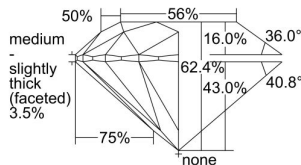

GIA®

FACSIMILE

GIA REPORT 1493556146

Verify this report at GIA.edu

GIA NATURAL DIAMOND DOSSIER®

June 05, 2024
GIA Report Number 1493556146
Shape and Cutting Style ..... Round Brilliant
Measurements ..... 5.94 - 5.97 x 3.71 mm

GRADING RESULTS

Carat Weight ..... 0.81 carat
Color Grade ..... K, Faint Brown
Clarity Grade VVS1
Cut Grade ..... Excellent

ADDITIONAL GRADING INFORMATION

Polish ..... Excellent
Symmetry ..... Excellent
Fluorescence ..... Medium Blue
Clarity Characteristics..... Internal Graining, Indented Natural
Inscription(s): GIA 1493556146

PROPORTIONS

Profile to actual proportions

GRADING SCALES

GIA COLOR SCALE	GIA CLARITY SCALE	GIA CUT SCALE	
D	FLAWLESS	EXCELLENT	
E	INTERNALLY FLAWLESS		
F		VVS₁	VERY GOOD
G	VVS₂		
H	VS₁	GOOD	
I	VS₂		
J	SI₁	FAIR	
K	SI₂		
L	I₁	POOR	
M			
N			
O	I₂		
P			
Q			
R	I₃		
S			
T			
U			
V			
W			
X			
Y			
Z