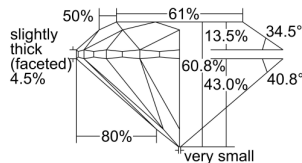

GIA®

FACSIMILE

GIA REPORT 1493572985

Verify this report at GIA.edu

GIA NATURAL DIAMOND DOSSIER®

June 14, 2024
GIA Report Number 1493572985
Shape and Cutting Style ..... Round Brilliant
Measurements ..... 5.64 - 5.68 x 3.44 mm

GRADING RESULTS

Carat Weight ..... 0.70 carat
Color Grade ..... G
Clarity Grade VS1
Cut Grade ..... Excellent

ADDITIONAL GRADING INFORMATION

Polish ..... Excellent
Symmetry ..... Very Good
Fluorescence ..... Medium Blue
Clarity Characteristics ..... Crystal
Inscription(s): GIA 1493572985

PROPORTIONS

Profile to actual proportions