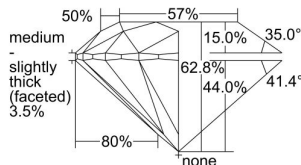

GIA®

FACSIMILE

GIA REPORT 1493575915

Verify this report at GIA.edu

GIA NATURAL DIAMOND DOSSIER®

June 21, 2024
GIA Report Number 1493575915
Shape and Cutting Style ..... Round Brilliant
Measurements ..... 5.69 - 5.74 x 3.59 mm

GRADING RESULTS

Carat Weight ..... 0.72 carat
Color Grade ..... E
Clarity Grade VS2
Cut Grade ..... Excellent

ADDITIONAL GRADING INFORMATION

Polish ..... Excellent
Symmetry ..... Excellent
Fluorescence ..... Medium Yellow
Clarity Characteristics ..... Cloud
Inscription(s): GIA 1493575915

PROPORTIONS

Profile to actual proportions

GRADING SCALES

GIA COLOR SCALE	GIA CLARITY SCALE	GIA CUT SCALE	
D	FLAWLESS	EXCELLENT	
E	INTERNALLY FLAWLESS		
F		VVS₁	VERY GOOD
G	VVS₂		
H	VS₁	GOOD	
I	VS₂		
J	SI₁	FAIR	
K	SI₂		
L	I₁	POOR	
M	I₂		
N	I₃		
O			
P			
Q			
R			
S			
T			
U			
V			
W			
X			
Y			
Z