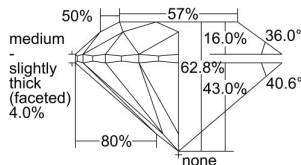

GIA®

FACSIMILE

GIA REPORT

1493578660

Verify this report at GIA.edu

GIA NATURAL DIAMOND DOSSIER®

June 21, 2024
GIA Report Number 1493578660
Shape and Cutting Style ..... Round Brilliant
Measurements ..... 5.70 - 5.75 x 3.60 mm

GRADING RESULTS

Carat Weight ..... 0.73 carat
Color Grade ..... F
Clarity Grade S11
Cut Grade ..... Excellent

ADDITIONAL GRADING INFORMATION

Polish ..... Excellent
Symmetry ..... Excellent
Fluorescence ..... Faint
Clarity Characteristics ..... Cloud, Feather
Inscription(s): GIA 1493578660

PROPORTIONS

Profile to actual proportions

GRADING SCALES

GIA COLOR SCALE

COLOURLESS	D
	E
	F
	G
	H
	I
	J
NEAR COLOURLESS	K
	L
Faint	M
	N
	O
	P
	Q
	R
	S
	T
	U
	V
	W
	X
	Y
Light	Z

GIA CLARITY SCALE

FLAWLESS	VERY VERY SLIGHTLY INCLUDED	VVS₁	VVS₂	VS₁	VS₂	S1₁	S1₂	I₁	I₂	I₃	
											VERY SLIGHTLY INCLUDED
INTERNALLY FLAWLESS											

GIA CUT SCALE

EXCELLENT
VERY GOOD
GOOD
FAIR
POOR