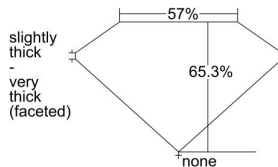

GIA®

FACSIMILE

GIA REPORT 1493579460

Verify this report at GIA.edu

GIA NATURAL DIAMOND DOSSIER®

June 11, 2024
GIA Report Number 1493579460
Shape and Cutting Style ..... Pear Brilliant
Measurements ..... 5.98 x 3.91 x 2.55 mm

GRADING RESULTS

Carat Weight ..... 0.35 carat
Color Grade ..... E
Clarity Grade VVS1

ADDITIONAL GRADING INFORMATION

Polish ..... Excellent
Symmetry ..... Very Good
Fluorescence ..... Faint
Clarity Characteristics..... Pinpoint, Cavity, Surface Graining
Inscription(s): GIA 1493579460

PROPORTIONS

Profile not to actual proportions

GRADING SCALES

GIA COLOR SCALE		GIA CLARITY SCALE			
COLORLESS	D	VERY VERY SLIGHTLY INCLUDED	FLAWLESS		
	E		INTERNALLY FLAWLESS		
	F	VERY SLIGHTLY INCLUDED	VVS₁		
	G		VVS₂		
	H		VS₁		
	NEAR COLORLESS	I	SLIGHTLY INCLUDED	VS₂	
		J		SI₁	
		FAINT	K	INCLUDED	SI₂
			L		I₁
			M		I₂
VERT LIGHT	N	INCLUDED	I₃		
	O				
	P				
	Q				
	R				
LIGHT	S				
	T				
	U				
	V				
	W				
	X				
Y					
Z