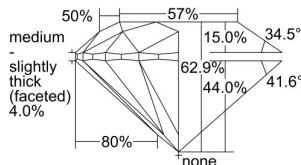

GIA®

FACSIMILE

GIA REPORT 1493588315

Verify this report at GIA.edu

GIA NATURAL DIAMOND DOSSIER®

June 07, 2024
GIA Report Number 1493588315
Shape and Cutting Style ..... Round Brilliant
Measurements ..... 4.83 - 4.86 x 3.05 mm

GRADING RESULTS

Carat Weight ..... 0.44 carat
Color Grade ..... D
Clarity Grade SI2
Cut Grade ..... Excellent

ADDITIONAL GRADING INFORMATION

Polish ..... Excellent
Symmetry ..... Excellent
Fluorescence ..... None
Clarity Characteristics ..... Cloud, Crystal, Feather
Inscription(s): GIA 1493588315

PROPORTIONS

Profile to actual proportions

GRADING SCALES

GIA COLOR SCALE	GIA CLARITY SCALE	GIA CUT SCALE
D	FLAWLESS	EXCELLENT
E	FLAWLESS	
F	INTERNALLY FLAWLESS	VERY GOOD
G	FLAWLESS	
H	VVS₁	GOOD
I	VVS₂	
J	VS₁	FAIR
K	VS₂	
L	SI₁	POOR
M	SI₂	
N	I₁	
O	I₂	
P	I₃	
Q		
R		
S		
T		
U		
V		
W		
X		
Y		
Z