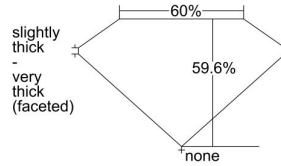

GIA®

FACSIMILE

GIA REPORT 1493590307

Verify this report at GIA.edu

GIA NATURAL DIAMOND DOSSIER®

June 07, 2024
GIA Report Number 1493590307
Shape and Cutting Style ..... Heart Brilliant
Measurements ..... 5.04 x 5.92 x 3.53 mm

GRADING RESULTS

Carat Weight ..... 0.61 carat
Color Grade ..... E
Clarity Grade VS2

ADDITIONAL GRADING INFORMATION

Polish ..... Excellent
Symmetry ..... Very Good
Fluorescence ..... None
Clarity Characteristics ..... Crystal, Cloud
Inscription(s): GIA 1493590307

PROPORTIONS

Profile not to actual proportions

GRADING SCALES

GIA COLOR SCALE		GIA CLARITY SCALE			
COLORLESS	D	VERY SLIGHTLY INCLUDED	FLAWLESS		
	E		INTERNALLY FLAWLESS		
	F		VVS₁		
	NEAR COLORLESS	G	VERY SLIGHTLY INCLUDED	VVS₂	
		H		VS₁	
		FAINT	I	SLIGHTLY INCLUDED	VS₂
			J		SI₁
	K		SI₂		
	VERT LIGHT		L	INCLUDED	I₁
			M		I₂
N			I₃		
O					
P					
Q					
R					
LIGHT	S				
	T				
	U				
	V				
	W				
	X				
Y					
Z