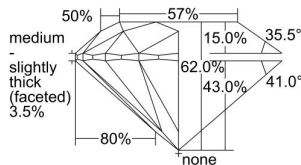

GIA®

FACSIMILE

GIA REPORT 1493597518

Verify this report at GIA.edu

GIA NATURAL DIAMOND DOSSIER®

June 10, 2024
GIA Report Number 1493597518
Shape and Cutting Style ..... Round Brilliant
Measurements ..... 4.78 - 4.81 x 2.97 mm

GRADING RESULTS

Carat Weight ..... 0.42 carat
Color Grade ..... E
Clarity Grade S11
Cut Grade ..... Excellent

ADDITIONAL GRADING INFORMATION

Polish ..... Excellent
Symmetry ..... Excellent
Fluorescence ..... None
Clarity Characteristics ..... Crystal
Inscription(s): GIA 1493597518

PROPORTIONS

Profile to actual proportions