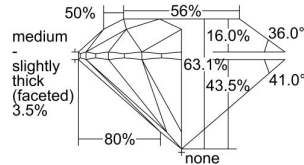

GIA®

FACSIMILE

GIA REPORT 1493605124

Verify this report at GIA.edu

GIA NATURAL DIAMOND DOSSIER®

June 10, 2024
GIA Report Number 1493605124
Shape and Cutting Style ..... Round Brilliant
Measurements ..... 5.94 - 5.97 x 3.76 mm

GRADING RESULTS

Carat Weight ..... 0.82 carat
Color Grade I
Clarity Grade VVS2
Cut Grade ..... Excellent

ADDITIONAL GRADING INFORMATION

Polish ..... Excellent
Symmetry ..... Excellent
Fluorescence ..... None
Clarity Characteristics ..... Cloud
Inscription(s): GIA 1493605124

PROPORTIONS

Profile to actual proportions

GRADING SCALES

GIA COLOR SCALE	GIA CLARITY SCALE	GIA CUT SCALE	
D	FLAWLESS	EXCELLENT	
E	INTERNALLY FLAWLESS		
F		VVS₁	VERY GOOD
G	VVS₂		
H	VS₁	GOOD	
I	VS₂		
J	SI₁	FAIR	
K	SI₂		
L	I₁	POOR	
M			I₂
N	I₃		
O			
P			
Q			
R			
S			
T			
U			
V			
W			
X			
Y			
Z