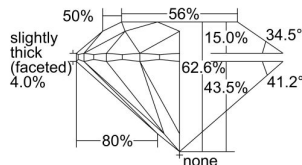

GIA®

FACSIMILE

GIA REPORT 1493608741

Verify this report at GIA.edu

GIA NATURAL DIAMOND DOSSIER®

June 10, 2024
GIA Report Number 1493608741
Shape and Cutting Style ..... Round Brilliant
Measurements ..... 5.06 - 5.09 x 3.17 mm

GRADING RESULTS

Carat Weight ..... 0.50 carat
Color Grade ..... F
Clarity Grade SI2
Cut Grade ..... Excellent

ADDITIONAL GRADING INFORMATION

Polish ..... Excellent
Symmetry ..... Excellent
Fluorescence ..... None
Clarity Characteristics ..... Crystal
Inscription(s): GIA 1493608741

PROPORTIONS

Profile to actual proportions

GRADING SCALES

GIA COLOR SCALE

COLORED	D
	E
	F
	G
	H
	I
	J
NEAR COLORLESS	K
	L
	M
	N
	O
	P
	Q
	R
	S
	T
	U
	V
	W
	X
	Y
	Z

GIA CLARITY SCALE

FLAWLESS	INTERNAL FLAWLESS	
		FLAWLESS
VERY VERY SLIGHTLY INCLUDED	VVS₁	
	VVS₂	
VERY SLIGHTLY INCLUDED	VS₁	
	VS₂	
SLIGHTLY INCLUDED	SI₁	
	SI₂	
INCLUDED	I₁	
	I₂	
	I₃	

GIA CUT SCALE

EXCELLENT
VERY GOOD
GOOD
FAIR
POOR