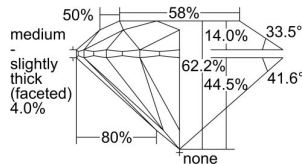

GIA®

FACSIMILE

GIA REPORT

1493640623

Verify this report at GIA.edu

GIA NATURAL DIAMOND DOSSIER®

June 12, 2024
GIA Report Number 1493640623
Shape and Cutting Style ..... Round Brilliant
Measurements ..... 4.61 - 4.64 x 2.88 mm

GRADING RESULTS

Carat Weight ..... 0.37 carat
Color Grade ..... E
Clarity Grade VS1
Cut Grade ..... Excellent

ADDITIONAL GRADING INFORMATION

Polish ..... Excellent
Symmetry ..... Excellent
Fluorescence ..... None
Clarity Characteristics..... Needle, Cloud, Feather, Pinpoint
Inscription(s): GIA 1493640623

PROPORTIONS

Profile to actual proportions

GRADING SCALES

GIA COLOR SCALE

COLORLESS	D
	E
	F
	G
	H
	I
	J
NEAR COLORLESS	K
	L
FAIN	M
	N
	O
	P
	Q
VERY LIGHT	R
	S
	T
	U
	V
	W
	X
	Y
LIGHT	Z

GIA CLARITY SCALE

FLAWLESS	VERY VERY SLIGHTLY INCLUDED	VVS₁	VVS₂	VS₁	VS₂	SI₁	SI₂	I₁	I₂	I₃	
											FLAWLESS
INTERNALLY FLAWLESS	VERY SLIGHTLY INCLUDED										

GIA CUT SCALE

EXCELLENT
VERY GOOD
GOOD
FAIR
POOR