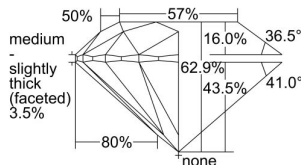

GIA®

FACSIMILE

GIA REPORT 1493657060

Verify this report at GIA.edu

GIA NATURAL DIAMOND DOSSIER®

June 13, 2024
GIA Report Number 1493657060
Shape and Cutting Style ..... Round Brilliant
Measurements ..... 5.34 - 5.37 x 3.37 mm

GRADING RESULTS

Carat Weight ..... 0.60 carat
Color Grade ..... G
Clarity Grade VS2
Cut Grade ..... Excellent

ADDITIONAL GRADING INFORMATION

Polish ..... Excellent
Symmetry ..... Excellent
Fluorescence ..... Medium Blue
Clarity Characteristics ..... Cloud, Crystal
Inscription(s): GIA 1493657060

PROPORTIONS

Profile to actual proportions

GRADING SCALES

GIA COLOR SCALE

COLORLESS	D
	E
	F
	G
	H
	I
	J
NEAR COLORLESS	K
	L
Faint	M
	N
	O
	P
Very Light	Q
	R
	S
	T
	U
	V
	W
	X
	Y
Light	Z

GIA CLARITY SCALE

FLAWLESS	VERY VERY SLIGHTLY INCLUDED	VS₁	VS₂	VS₁	VS₂	SI₁	SI₂	I₁	I₂	I₃			
											VERY SLIGHTLY INCLUDED	SLIGHTLY INCLUDED	INCLUDED

GIA CUT SCALE

EXCELLENT
VERY GOOD
GOOD
FAIR
POOR