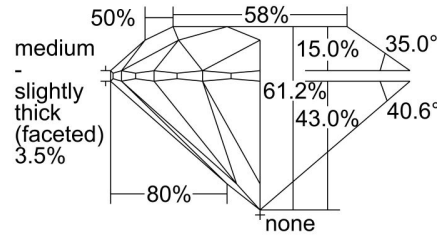

GIA NATURAL DIAMOND GRADING REPORT

June 24, 2024
 GIA Report Number 1493659739
 Shape and Cutting Style Round Brilliant
 Measurements 6.77 - 6.81 x 4.15 mm

GRADING RESULTS

Carat Weight 1.18 carat
 Color Grade J
 Clarity Grade VS2
 Cut Grade Excellent

ADDITIONAL GRADING INFORMATION

Polish Excellent
 Symmetry Excellent
 Fluorescence None
 Inscription(s): GIA 1493659739

PROPORTIONS

Profile to actual proportions

CLARITY CHARACTERISTICS

KEY TO SYMBOLS*

- Crystal
- ~ Feather
- \\ Needle
- Pinpoint

* Red symbols denote internal characteristics (inclusions). Green or black symbols denote external characteristics (blemishes). Diagram is an approximate representation of the diamond, and symbols shown indicate type, position, and approximate size of clarity characteristics. All clarity characteristics may not be shown. Details of finish are not shown.