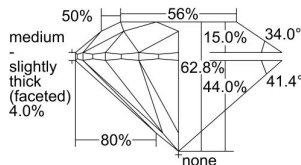

GIA®

FACSIMILE

GIA REPORT 1493696272

Verify this report at GIA.edu

GIA NATURAL DIAMOND DOSSIER®

July 05, 2024
GIA Report Number 1493696272
Shape and Cutting Style ..... Round Brilliant
Measurements ..... 5.17 - 5.21 x 3.26 mm

GRADING RESULTS

Carat Weight ..... 0.54 carat
Color Grade ..... D
Clarity Grade SI2
Cut Grade ..... Excellent

ADDITIONAL GRADING INFORMATION

Polish ..... Excellent
Symmetry ..... Excellent
Fluorescence ..... Medium Blue
Clarity Characteristics..... Cloud, Crystal, Feather
Inscription(s): GIA 1493696272

PROPORTIONS

Profile to actual proportions

GRADING SCALES

GIA COLOR SCALE	GIA CLARITY SCALE	GIA CUT SCALE	
D	FLAWLESS	EXCELLENT	
E	INTERNALLY FLAWLESS		
F		VVS₁	VERY GOOD
G	VVS₂		
H	VS₁	GOOD	
I	VS₂		
J	SI₁	FAIR	
K	SI₂		
L	I₁	POOR	
M	I₂		
N	I₃		
O			
P			
Q			
R			
S			
T			
U			
V			
W			
X			
Y			
Z