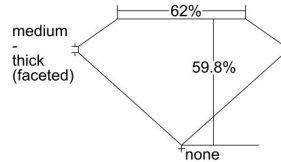

GIA®

FACSIMILE

GIA REPORT 1493705533

Verify this report at GIA.edu

GIA NATURAL DIAMOND DOSSIER®

June 19, 2024
GIA Report Number 1493705533
Shape and Cutting Style ..... Pear Brilliant
Measurements ..... 6.57 x 3.78 x 2.26 mm

GRADING RESULTS

Carat Weight ..... 0.33 carat
Color Grade ..... D
Clarity Grade VS1

ADDITIONAL GRADING INFORMATION

Polish ..... Excellent
Symmetry ..... Very Good
Fluorescence ..... None
Clarity Characteristics..... Crystal, Cloud, Needle, Pinpoint
Inscription(s): GIA 1493705533

PROPORTIONS

Profile not to actual proportions

GRADING SCALES

GIA COLOR SCALE		GIA CLARITY SCALE			
COLORLESS	D	VERY VERY SLIGHTLY INCLUDED	FLAWLESS		
	E		INTERNALLY FLAWLESS		
	F	VERY SLIGHTLY INCLUDED	VVS₁		
	G		VVS₂		
	H		VS₁		
	NEAR COLORLESS	I	SLIGHTLY INCLUDED	VS₂	
		J		SI₁	
		FAINT	K	INCLUDED	SI₂
			L		I₁
			M		I₂
VERT LIGHT	N	INCLUDED	I₃		
	O				
	P				
	Q				
	R				
LIGHT	S				
	T				
	U				
	V				
	W				
X					
Y					
Z