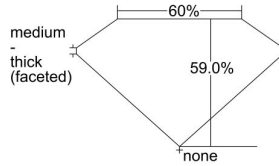

GIA®

FACSIMILE

GIA REPORT 1493705996

Verify this report at GIA.edu

GIA NATURAL DIAMOND DOSSIER®

June 21, 2024
GIA Report Number 1493705996
Shape and Cutting Style ..... Heart Brilliant
Measurements ..... 5.80 x 6.51 x 3.84 mm

GRADING RESULTS

Carat Weight ..... 0.81 carat
Color Grade ..... G
Clarity Grade VVS1

ADDITIONAL GRADING INFORMATION

Polish ..... Very Good
Symmetry ..... Very Good
Fluorescence ..... None
Clarity Characteristics ..... Pinpoint, Feather
Inscription(s): GIA 1493705996

PROPORTIONS

Profile not to actual proportions

GRADING SCALES

GIA COLOR SCALE		GIA CLARITY SCALE	
COLORLESS	D	VERY VERY SLIGHTLY INCLUDED	FLAWLESS
	E		INTERNALLY FLAWLESS
	F		VVS₁
	G		VVS₂
	H		VS₁
	I		VS₂
	J		SI₁
	K		SI₂
	L		I₁
	M		I₂
NEAR COLORLESS	N	SLIGHTLY INCLUDED	I₃
	O		
	P		
	Q		
FAINT	R		
	S		
	T		
	U		
VERY LIGHT	V		
	W		
	X		
	Y		
LIGHT	Z