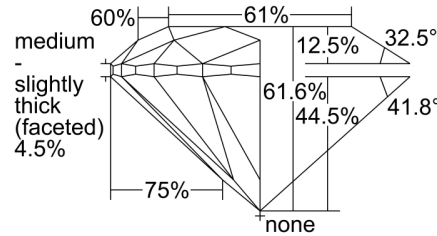

GIA NATURAL DIAMOND GRADING REPORT

June 21, 2024
 GIA Report Number 1493710835
 Shape and Cutting Style Round Brilliant
 Measurements 6.38 - 6.42 x 3.94 mm

GRADING RESULTS

Carat Weight 1.00 carat
 Color Grade E
 Clarity Grade VVS1
 Cut Grade Excellent

Profile to actual proportions

CLARITY CHARACTERISTICS

KEY TO SYMBOLS*

- Pinpoint

* Red symbols denote internal characteristics (inclusions). Green or black symbols denote external characteristics (blemishes). Diagram is an approximate representation of the diamond, and symbols shown indicate type, position, and approximate size of clarity characteristics. All clarity characteristics may not be shown. Details of finish are not shown.