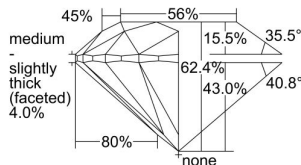

GIA®

FACSIMILE

GIA REPORT 1493724437

Verify this report at GIA.edu

GIA NATURAL DIAMOND DOSSIER®

June 21, 2024
GIA Report Number 1493724437
Shape and Cutting Style ..... Round Brilliant
Measurements ..... 4.29 - 4.30 x 2.68 mm

GRADING RESULTS

Carat Weight ..... 0.30 carat
Color Grade ..... H
Clarity Grade VVS1
Cut Grade ..... Excellent

ADDITIONAL GRADING INFORMATION

Polish ..... Excellent
Symmetry ..... Excellent
Fluorescence ..... Faint
Clarity Characteristics ..... Pinpoint, Feather
Inscription(s): GIA 1493724437

PROPORTIONS

Profile to actual proportions