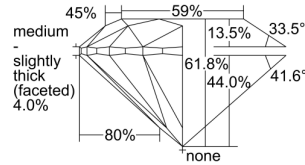

GIA®

FACSIMILE

GIA REPORT 1493726861

Verify this report at GIA.edu

GIA NATURAL DIAMOND DOSSIER®

June 22, 2024
GIA Report Number 1493726861
Shape and Cutting Style ..... Round Brilliant
Measurements ..... 4.52 - 4.54 x 2.80 mm

GRADING RESULTS

Carat Weight ..... 0.35 carat
Color Grade ..... F
Clarity Grade VS1
Cut Grade ..... Excellent

ADDITIONAL GRADING INFORMATION

Polish ..... Excellent
Symmetry ..... Excellent
Fluorescence ..... None
Clarity Characteristics ..... Crystal, Needle
Inscription(s): GIA 1493726861

PROPORTIONS

Profile to actual proportions