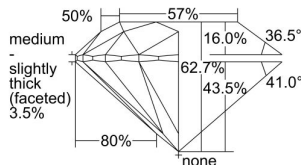

GIA®

FACSIMILE

GIA REPORT 1493730331

Verify this report at GIA.edu

GIA NATURAL DIAMOND DOSSIER®

June 22, 2024
GIA Report Number 1493730331
Shape and Cutting Style ..... Round Brilliant
Measurements ..... 5.90 - 5.94 x 3.71 mm

GRADING RESULTS

Carat Weight ..... 0.80 carat
Color Grade ..... D
Clarity Grade VVS2
Cut Grade ..... Excellent

ADDITIONAL GRADING INFORMATION

Polish ..... Excellent
Symmetry ..... Excellent
Fluorescence ..... Faint
Clarity Characteristics ..... Pinpoint
Inscription(s): GIA 1493730331

PROPORTIONS

Profile to actual proportions