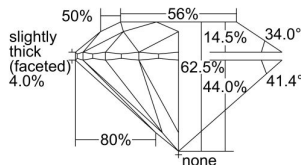

GIA®

FACSIMILE

GIA REPORT 1493744331

Verify this report at GIA.edu

GIA NATURAL DIAMOND DOSSIER®

June 24, 2024
GIA Report Number 1493744331
Shape and Cutting Style ..... Round Brilliant
Measurements ..... 5.66 - 5.69 x 3.55 mm

GRADING RESULTS

Carat Weight ..... 0.70 carat
Color Grade ..... E
Clarity Grade S11
Cut Grade ..... Excellent

ADDITIONAL GRADING INFORMATION

Polish ..... Excellent
Symmetry ..... Excellent
Fluorescence ..... Medium Yellow
Clarity Characteristics..... Crystal, Feather, Cloud
Inscription(s): GIA 1493744331

PROPORTIONS

Profile to actual proportions

GRADING SCALES

GIA COLOR SCALE	GIA CLARITY SCALE	GIA CUT SCALE	
D	FLAWLESS	EXCELLENT	
E	INTERNALLY FLAWLESS		
F		VVS₁	VERY GOOD
G	VVS₂		
H	VS₁	GOOD	
I	VS₂		
J	S1₁	FAIR	
K	S1₂		
L	I₁	POOR	
M	I₂		
N	I₃		
O			
P			
Q			
R			
S			
T			
U			
V			
W			
X			
Y			
Z