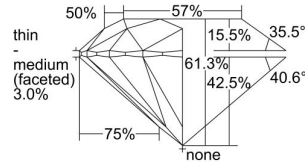

GIA®

FACSIMILE

GIA REPORT 1493744836

Verify this report at GIA.edu

GIA NATURAL DIAMOND DOSSIER®

June 24, 2024
GIA Report Number 1493744836
Shape and Cutting Style ..... Round Brilliant
Measurements ..... 4.30 - 4.33 x 2.65 mm

GRADING RESULTS

Carat Weight ..... 0.30 carat
Color Grade ..... D
Clarity Grade S11
Cut Grade ..... Excellent

ADDITIONAL GRADING INFORMATION

Polish ..... Excellent
Symmetry ..... Excellent
Fluorescence ..... Faint
Clarity Characteristics ..... Feather, Cloud, Crystal
Inscription(s): GIA 1493744836

PROPORTIONS

Profile to actual proportions

GRADING SCALES

GIA COLOR SCALE	GIA CLARITY SCALE	GIA CUT SCALE
D	FLAWLESS	EXCELLENT
E	FLAWLESS	
F	INTERNALLY FLAWLESS	VERY GOOD
G	FLAWLESS	
H	VVS₁	GOOD
I	VVS₂	
J	VS₁	FAIR
K	VS₂	
L	S1₁	POOR
M	S1₂	
N	I₁	
O	I₂	
P	I₃	
Q		
R		
S		
T		
U		
V		
W		
X		
Y		
Z