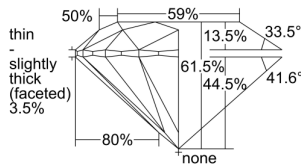

GIA®

FACSIMILE

GIA REPORT

1493746043

Verify this report at GIA.edu

GIA NATURAL DIAMOND DOSSIER®

June 26, 2024
GIA Report Number 1493746043
Shape and Cutting Style ..... Round Brilliant
Measurements ..... 4.40 - 4.41 x 2.71 mm

GRADING RESULTS

Carat Weight ..... 0.32 carat
Color Grade ..... F
Clarity Grade VS2
Cut Grade ..... Excellent

ADDITIONAL GRADING INFORMATION

Polish ..... Excellent
Symmetry ..... Excellent
Fluorescence ..... Medium Blue
Clarity Characteristics ..... Crystal, Feather
Inscription(s): GIA 1493746043

PROPORTIONS

Profile to actual proportions

GRADING SCALES

GIA COLOR SCALE

COLORED	D
	E
	F
	G
	H
	I
	J
NEAR COLORLESS	K
	L
Faint	M
	N
	O
	P
Very Light	Q
	R
	S
	T
	U
	V
	W
	X
	Y
Light	Z

GIA CLARITY SCALE

FLAWLESS	VERY VERY SLIGHTLY INCLUDED	VS₁	VS₂	VS₁	VS₂	SI₁	SI₂	I₁	I₂	I₃		
											FLAWLESS	INTERNALLY FLAWLESS

GIA CUT SCALE

EXCELLENT
VERY GOOD
GOOD
FAIR
POOR