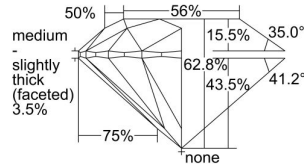

GIA®

FACSIMILE

GIA REPORT 1493746371

Verify this report at GIA.edu

GIA NATURAL DIAMOND DOSSIER®

June 25, 2024
GIA Report Number 1493746371
Shape and Cutting Style ..... Round Brilliant
Measurements ..... 4.32 - 4.35 x 2.73 mm

GRADING RESULTS

Carat Weight ..... 0.31 carat
Color Grade ..... G
Clarity Grade VS1
Cut Grade ..... Excellent

ADDITIONAL GRADING INFORMATION

Polish ..... Excellent
Symmetry ..... Excellent
Fluorescence ..... None
Clarity Characteristics..... Crystal, Cloud, Needle, Pinpoint
Inscription(s): GIA 1493746371

PROPORTIONS

Profile to actual proportions

GRADING SCALES

GIA COLOR SCALE	GIA CLARITY SCALE	GIA CUT SCALE	
D	FLAWLESS	EXCELLENT	
E	INTERNALLY FLAWLESS		
F		VVS₁	VERY GOOD
G	VVS₂		
H	VS₁	GOOD	
I	VS₂		
J	SI₁	FAIR	
K	SI₂		
L	I₁	POOR	
M	I₂		
N	I₃		
O			
P			
Q			
R			
S			
T			
U			
V			
W			
X			
Y			
Z