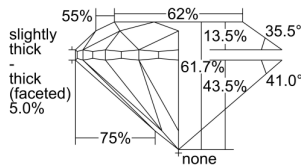

GIA®

FACSIMILE

GIA REPORT 1493755366

Verify this report at GIA.edu

GIA NATURAL DIAMOND DOSSIER®

June 25, 2024
GIA Report Number 1493755366
Shape and Cutting Style ..... Round Brilliant
Measurements ..... 5.00 - 5.05 x 3.10 mm

GRADING RESULTS

Carat Weight ..... 0.50 carat
Color Grade ..... G
Clarity Grade S11
Cut Grade ..... Very Good

ADDITIONAL GRADING INFORMATION

Polish ..... Excellent
Symmetry ..... Very Good
Fluorescence ..... None
Clarity Characteristics ..... Crystal, Cloud
Inscription(s): GIA 1493755366

PROPORTIONS

Profile to actual proportions