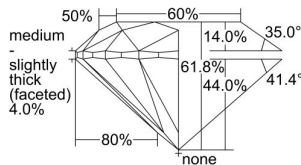

GIA®

FACSIMILE

GIA REPORT 1493755934

Verify this report at GIA.edu

GIA NATURAL DIAMOND DOSSIER®

June 26, 2024
GIA Report Number 1493755934
Shape and Cutting Style ..... Round Brilliant
Measurements ..... 6.00 - 6.04 x 3.72 mm

GRADING RESULTS

Carat Weight ..... 0.83 carat
Color Grade ..... D
Clarity Grade VS1
Cut Grade ..... Excellent

ADDITIONAL GRADING INFORMATION

Polish ..... Excellent
Symmetry ..... Excellent
Fluorescence ..... None
Clarity Characteristics..... Crystal, Feather, Pinpoint
Inscription(s): GIA 1493755934

PROPORTIONS

Profile to actual proportions

GRADING SCALES

GIA COLOR SCALE	GIA CLARITY SCALE	GIA CUT SCALE	
D	FLAWLESS	EXCELLENT	
E	INTERNALLY FLAWLESS		
F		VVS₁	VERY GOOD
G	VVS₂		
H	VS₁	GOOD	
I	VS₂		
J	SI₁	FAIR	
K	SI₂		
L	I₁	POOR	
M	I₂		
N	I₃		
O			
P			
Q			
R			
S			
T			
U			
V			
W			
X			
Y			
Z