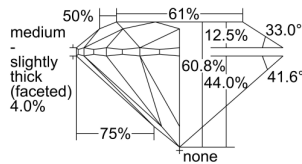

GIA®

FACSIMILE

GIA REPORT

1493756642

Verify this report at GIA.edu

GIA NATURAL DIAMOND DOSSIER®

June 27, 2024
GIA Report Number 1493756642
Shape and Cutting Style ..... Round Brilliant
Measurements ..... 4.75 - 4.76 x 2.89 mm

GRADING RESULTS

Carat Weight ..... 0.40 carat
Color Grade I
Clarity Grade VVS1
Cut Grade ..... Excellent

ADDITIONAL GRADING INFORMATION

Polish ..... Excellent
Symmetry ..... Excellent
Fluorescence ..... None
Clarity Characteristics ..... Pinpoint, Feather
Inscription(s): GIA 1493756642

PROPORTIONS

Profile to actual proportions

GRADING SCALES

GIA COLOR SCALE

COLORED	D
	E
	F
	G
	H
	I
	J
NEAR COLORLESS	K
	L
Faint	M
	N
	O
	P
	Q
	R
	S
	T
	U
	V
	W
	X
	Y
Light	Z

GIA CLARITY SCALE

FLAWLESS	VERY VERY SLIGHTLY INCLUDED	VVS₁	VVS₂	VS₁	VS₂	SI₁	SI₂	I₁	I₂	I₃	
											FLAWLESS
INTERNALLY FLAWLESS	VERY SLIGHTLY INCLUDED										

GIA CUT SCALE

EXCELLENT
VERY GOOD
GOOD
FAIR
POOR