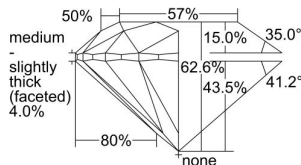

GIA®

FACSIMILE

GIA REPORT 1493763390

Verify this report at GIA.edu

GIA NATURAL DIAMOND DOSSIER®

June 28, 2024
GIA Report Number 1493763390
Shape and Cutting Style ..... Round Brilliant
Measurements ..... 5.52 - 5.53 x 3.46 mm

GRADING RESULTS

Carat Weight ..... 0.65 carat
Color Grade ..... D
Clarity Grade VVS1
Cut Grade ..... Excellent

ADDITIONAL GRADING INFORMATION

Polish ..... Excellent
Symmetry ..... Excellent
Fluorescence ..... Medium Blue
Clarity Characteristics ..... Pinpoint
Inscription(s): GIA 1493763390

PROPORTIONS

Profile to actual proportions

GRADING SCALES

GIA COLOR SCALE	GIA CLARITY SCALE	GIA CUT SCALE	
D	FLAWLESS	EXCELLENT	
E	INTERNALLY FLAWLESS		
F		VVS₁	VERY GOOD
G	VVS₂		
H	VS₁	GOOD	
I	VS₂		
J	SI₁	FAIR	
K	SI₂		
L	I₁	POOR	
M			
N	I₂		
O			
P	I₃		
Q			
R			
S			
T			
U			
V			
W			
X			
Y			
Z