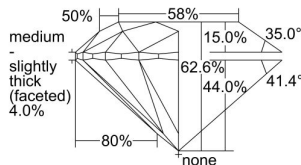

GIA®

FACSIMILE

GIA REPORT 1493763832

Verify this report at GIA.edu

GIA NATURAL DIAMOND DOSSIER®

June 27, 2024
GIA Report Number 1493763832
Shape and Cutting Style ..... Round Brilliant
Measurements ..... 4.37 - 4.38 x 2.74 mm

GRADING RESULTS

Carat Weight ..... 0.32 carat
Color Grade I
Clarity Grade VS1
Cut Grade ..... Excellent

ADDITIONAL GRADING INFORMATION

Polish ..... Excellent
Symmetry ..... Excellent
Fluorescence ..... Faint
Clarity Characteristics ..... Feather, Pinpoint
Inscription(s): GIA 1493763832

PROPORTIONS

Profile to actual proportions

GRADING SCALES

GIA COLOR SCALE	GIA CLARITY SCALE	GIA CUT SCALE	
D	FLAWLESS	EXCELLENT	
E	INTERNALLY FLAWLESS		
F		VVS₁	VERY GOOD
G	VVS₂		
H	VS₁	GOOD	
I	VS₂		
J	SI₁	FAIR	
K	SI₂		
L	I₁	POOR	
M	I₂		
N	I₃		
O			
P			
Q			
R			
S			
T			
U			
V			
W			
X			
Y			
Z