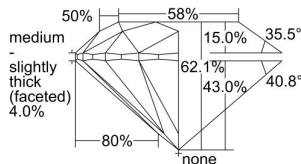

GIA®

FACSIMILE

GIA REPORT 1493763938

Verify this report at GIA.edu

GIA NATURAL DIAMOND DOSSIER®

June 27, 2024
GIA Report Number **1493763938**
Shape and Cutting Style ..... **Round Brilliant**
Measurements ..... **4.28 - 4.29 x 2.66 mm**

GRADING RESULTS

Carat Weight ..... **0.30 carat**
Color Grade ..... **G**
Clarity Grade **VVS2**
Cut Grade ..... **Excellent**

ADDITIONAL GRADING INFORMATION

Polish ..... **Excellent**
Symmetry ..... **Excellent**
Fluorescence ..... **Faint**
Clarity Characteristics..... **Cloud, Pinpoint, Needle**
Inspection(s): **GIA 1493763938**

PROPORTIONS

Profile to actual proportions

GRADING SCALES

GIA COLOR SCALE	GIA CLARITY SCALE	GIA CUT SCALE	
D	FLAWLESS	EXCELLENT	
E	INTERNALLY FLAWLESS		
F		VVS₁	VERY GOOD
G	VVS₂		
H	VS₁	GOOD	
I	VS₂		
J	SI₁	FAIR	
K	SI₂		
L	I₁	POOR	
M	I₂		
N	I₃		
O			
P			
Q			
R			
S			
T			
U			
V			
W			
X			
Y			
Z