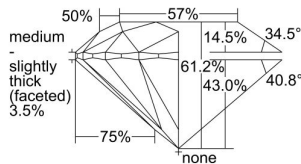

GIA®

FACSIMILE

GIA REPORT

1493766940

Verify this report at GIA.edu

GIA NATURAL DIAMOND DOSSIER®

June 27, 2024
GIA Report Number 1493766940
Shape and Cutting Style ..... Round Brilliant
Measurements ..... 5.15 - 5.17 x 3.16 mm

GRADING RESULTS

Carat Weight ..... 0.51 carat
Color Grade ..... F
Clarity Grade S11
Cut Grade ..... Excellent

ADDITIONAL GRADING INFORMATION

Polish ..... Excellent
Symmetry ..... Excellent
Fluorescence ..... None
Clarity Characteristics ..... Cloud, Crystal, Feather
Inscription(s): GIA 1493766940

PROPORTIONS

Profile to actual proportions

GRADING SCALES

GIA COLOR SCALE

COLORED	D
	E
	F
	G
	H
	I
	J
NEAR COLORLESS	K
	L
Faint	M
	N
	O
	P
	Q
	R
	S
	T
	U
	V
	W
	X
	Y
Light	Z

GIA CLARITY SCALE

FLAWLESS	VERY VERY SLIGHTLY INCLUDED	VVS₁	VVS₂	VS₁	VS₂	S1₁	S1₂	I₁	I₂	I₃	
											INTERNALLY FLAWLESS

GIA CUT SCALE

EXCELLENT
VERY GOOD
GOOD
FAIR
POOR