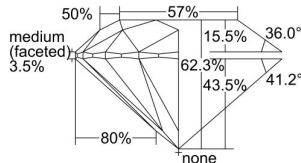

GIA®

FACSIMILE

GIA REPORT 1493780435

Verify this report at GIA.edu

GIA NATURAL DIAMOND DOSSIER®

June 27, 2024
GIA Report Number **1493780435**
Shape and Cutting Style ..... **Round Brilliant**
Measurements ..... **4.29 - 4.32 x 2.68 mm**

GRADING RESULTS

Carat Weight ..... **0.30 carat**
Color Grade ..... **G**
Clarity Grade **S11**
Cut Grade ..... **Excellent**

ADDITIONAL GRADING INFORMATION

Polish ..... **Excellent**
Symmetry ..... **Excellent**
Fluorescence ..... **None**
Clarity Characteristics..... **Feather, Cloud**
Inscription(s): **GIA 1493780435**

PROPORTIONS

Profile to actual proportions

GRADING SCALES

GIA COLOR SCALE	GIA CLARITY SCALE	GIA CUT SCALE	
D	FLAWLESS	EXCELLENT	
E	INTERNALLY FLAWLESS		
F		VVS₁	VERY GOOD
G	VVS₂		
H	VS₁	GOOD	
I	VS₂		
J	S1₁	FAIR	
K	S1₂		
L	I₁	POOR	
M	I₂		
N	I₃		
O			
P			
Q			
R			
S			
T			
U			
V			
W			
X			
Y			
Z