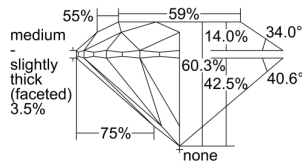

GIA®

FACSIMILE

GIA REPORT

1493784613

Verify this report at GIA.edu

GIA NATURAL DIAMOND DOSSIER®

July 03, 2024
GIA Report Number 1493784613
Shape and Cutting Style ..... Round Brilliant
Measurements ..... 5.72 - 5.77 x 3.46 mm

GRADING RESULTS

Carat Weight ..... 0.71 carat
Color Grade ..... D
Clarity Grade VVS1
Cut Grade ..... Excellent

ADDITIONAL GRADING INFORMATION

Polish ..... Excellent
Symmetry ..... Excellent
Fluorescence ..... None
Clarity Characteristics ..... Pinpoint, Surface Graining
Inscription(s): GIA 1493784613

PROPORTIONS

Profile to actual proportions

GRADING SCALES

GIA COLOR SCALE

COLORESS	D
	E
	F
	G
	H
	I
	J
NEAR COLORESS	K
	L
FAINT	M
	N
	O
	P
	Q
VERY LIGHT	R
	S
	T
	U
	V
	W
	X
	Y
LIGHT	Z

GIA CLARITY SCALE

FLAWLESS	VERY VERY SLIGHTLY INCLUDED	VVS₁	
			VVS₂
INTERNALLY FLAWLESS	VERY SLIGHTLY INCLUDED	VS₁	
		VS₂	
SLIGHTLY INCLUDED	SLIGHTLY INCLUDED	SI₁	
		SI₂	
INCLUDED	INCLUDED	I₁	
		I₂	
		I₃	

GIA CUT SCALE

EXCELLENT	VERY GOOD	GOOD	FAIR	POOR