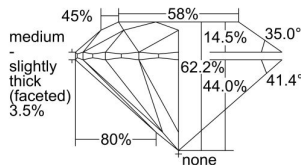

GIA®

FACSIMILE

GIA REPORT 1493786200

Verify this report at GIA.edu

GIA NATURAL DIAMOND DOSSIER®

July 01, 2024
GIA Report Number 1493786200
Shape and Cutting Style ..... Round Brilliant
Measurements ..... 4.30 - 4.33 x 2.69 mm

GRADING RESULTS

Carat Weight ..... 0.30 carat
Color Grade ..... E
Clarity Grade S11
Cut Grade ..... Excellent

ADDITIONAL GRADING INFORMATION

Polish ..... Excellent
Symmetry ..... Excellent
Fluorescence ..... None
Clarity Characteristics ..... Cloud, Feather
Inscription(s): GIA 1493786200

PROPORTIONS

Profile to actual proportions