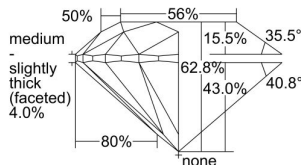

GIA®

FACSIMILE

GIA REPORT 1493791980

Verify this report at GIA.edu

GIA NATURAL DIAMOND DOSSIER®

July 01, 2024
GIA Report Number 1493791980
Shape and Cutting Style ..... Round Brilliant
Measurements ..... 6.24 - 6.28 x 3.93 mm

GRADING RESULTS

Carat Weight ..... 0.96 carat
Color Grade I
Clarity Grade S11
Cut Grade ..... Excellent

ADDITIONAL GRADING INFORMATION

Polish ..... Excellent
Symmetry ..... Excellent
Fluorescence ..... None
Clarity Characteristics ..... Cloud, Crystal
Inscription(s): GIA 1493791980

PROPORTIONS

Profile to actual proportions

GRADING SCALES

GIA COLOR SCALE	GIA CLARITY SCALE	GIA CUT SCALE	
D	FLAWLESS	EXCELLENT	
E	INTERNALLY FLAWLESS		
F		VVS₁	VERY GOOD
G	VVS₂		
H	VS₁	GOOD	
I	VS₂		
J	SI₁	FAIR	
K			
L	SI₂	POOR	
M	I₁		
N	I₂		
O	I₃		
P			
Q			
R			
S			
T			
U			
V			
W			
X			
Y			
Z