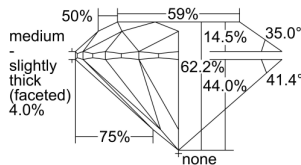

GIA®

FACSIMILE

GIA REPORT 1493793643

Verify this report at GIA.edu

GIA NATURAL DIAMOND DOSSIER®

July 01, 2024
GIA Report Number 1493793643
Shape and Cutting Style ..... Round Brilliant
Measurements ..... 4.77 - 4.80 x 2.98 mm

GRADING RESULTS

Carat Weight ..... 0.42 carat
Color Grade I
Clarity Grade VS1
Cut Grade ..... Excellent

ADDITIONAL GRADING INFORMATION

Polish ..... Excellent
Symmetry ..... Excellent
Fluorescence ..... None
Clarity Characteristics ..... Feather, Pinpoint
Inscription(s): GIA 1493793643

PROPORTIONS

Profile to actual proportions

GRADING SCALES

GIA COLOR SCALE	GIA CLARITY SCALE	GIA CUT SCALE	
D	FLAWLESS	EXCELLENT	
E	INTERNALLY FLAWLESS		
F		VVS₁	VERY GOOD
G	VVS₂		
H	VS₁	GOOD	
I	VS₂		
J	SI₁	FAIR	
K	SI₂		
L	I₁	POOR	
M	I₂		
N	I₃		
O			
P			
Q			
R			
S			
T			
U			
V			
W			
X			
Y			
Z