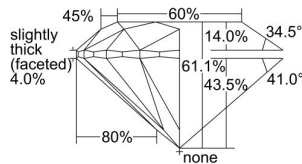

GIA®

FACSIMILE

GIA REPORT 1493794856

Verify this report at GIA.edu

GIA NATURAL DIAMOND DOSSIER®

July 01, 2024
GIA Report Number 1493794856
Shape and Cutting Style ..... Round Brilliant
Measurements ..... 4.35 - 4.36 x 2.66 mm

GRADING RESULTS

Carat Weight ..... 0.31 carat
Color Grade ..... F
Clarity Grade VS1
Cut Grade ..... Excellent

ADDITIONAL GRADING INFORMATION

Polish ..... Excellent
Symmetry ..... Excellent
Fluorescence ..... Medium Blue
Clarity Characteristics..... Crystal, Cloud, Needle, Pinpoint
Inscription(s): GIA 1493794856

PROPORTIONS

Profile to actual proportions

GRADING SCALES

GIA COLOR SCALE	GIA CLARITY SCALE	GIA CUT SCALE	
D	FLAWLESS	EXCELLENT	
E	INTERNALLY FLAWLESS		
F		VVS₁	VERY GOOD
G	VVS₂		
H	VS₁	GOOD	
I	VS₂		
J	SI₁	FAIR	
K	SI₂		
L	I₁	POOR	
M			
N			
O	I₂		
P			
Q			
R	I₃		
S			
T			
U			
V			
W			
X			
Y			
Z