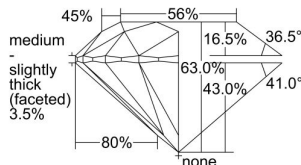

GIA®

FACSIMILE

GIA REPORT 1493795713

Verify this report at GIA.edu

GIA NATURAL DIAMOND DOSSIER®

July 22, 2024
GIA Report Number 1493795713
Shape and Cutting Style ..... Round Brilliant
Measurements ..... 5.08 - 5.10 x 3.21 mm

GRADING RESULTS

Carat Weight ..... 0.51 carat
Color Grade ..... E
Clarity Grade VS1
Cut Grade ..... Excellent

ADDITIONAL GRADING INFORMATION

Polish ..... Excellent
Symmetry ..... Excellent
Fluorescence ..... None
Clarity Characteristics..... Crystal, Cloud, Pinpoint
Inscription(s): GIA 1493795713

PROPORTIONS

Profile to actual proportions

GRADING SCALES

GIA COLOR SCALE	GIA CLARITY SCALE	GIA CUT SCALE	
D	FLAWLESS	EXCELLENT	
E	INTERNALLY FLAWLESS		
F		VVS₁	VERY GOOD
G	VVS₂		
H	VS₁	GOOD	
I	VS₂		
J	SI₁	FAIR	
K	SI₂		
L	I₁	POOR	
M	I₂		
N	I₃		
O			
P			
Q			
R			
S			
T			
U			
V			
W			
X			
Y			
Z