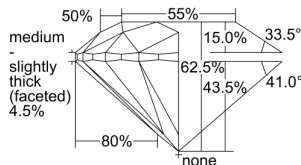

GIA®

FACSIMILE

GIA REPORT 1493797326

Verify this report at GIA.edu

GIA NATURAL DIAMOND DOSSIER®

July 03, 2024
GIA Report Number **1493797326**
Shape and Cutting Style ..... **Round Brilliant**
Measurements ..... **4.26 - 4.28 x 2.67 mm**

GRADING RESULTS

Carat Weight ..... **0.30 carat**
Color Grade ..... **H**
Clarity Grade **VS1**
Cut Grade ..... **Excellent**

ADDITIONAL GRADING INFORMATION

Polish ..... **Excellent**
Symmetry ..... **Excellent**
Fluorescence ..... **Faint**
Clarity Characteristics..... **Cloud, Feather, Needle**
Inscription(s): **GIA 1493797326**

PROPORTIONS

Profile to actual proportions

GRADING SCALES

GIA COLOR SCALE	GIA CLARITY SCALE	GIA CUT SCALE	
D	FLAWLESS	EXCELLENT	
E	INTERNALLY FLAWLESS		
F		VVS₁	VERY GOOD
G	VVS₂		
H	VS₁	GOOD	
I	VS₂		
J	SI₁	FAIR	
K	SI₂		
L	I₁	POOR	
M	I₂		
N	I₃		
O			
P			
Q			
R			
S			
T			
U			
V			
W			
X			
Y			
Z