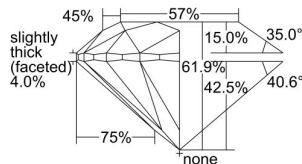

GIA®

FACSIMILE

GIA REPORT 1493799043

Verify this report at GIA.edu

GIA NATURAL DIAMOND DOSSIER®

July 01, 2024
GIA Report Number 1493799043
Shape and Cutting Style ..... Round Brilliant
Measurements ..... 5.12 - 5.13 x 3.17 mm

GRADING RESULTS

Carat Weight ..... 0.52 carat
Color Grade I
Clarity Grade VS2
Cut Grade ..... Excellent

ADDITIONAL GRADING INFORMATION

Polish ..... Excellent
Symmetry ..... Excellent
Fluorescence ..... Faint
Clarity Characteristics ..... Crystal, Cloud
Inscription(s): GIA 1493799043

PROPORTIONS

Profile to actual proportions

GRADING SCALES

GIA COLOR SCALE	GIA CLARITY SCALE	GIA CUT SCALE	
D	FLAWLESS	EXCELLENT	
E	INTERNALLY FLAWLESS		
F		VVS₁	VERY GOOD
G	VVS₂		
H	VS₁	GOOD	
I	VS₂		
J	SI₁	FAIR	
K	SI₂		
L	I₁	POOR	
M	I₂		
N	I₃		
O			
P			
Q			
R			
S			
T			
U			
V			
W			
X			
Y			
Z