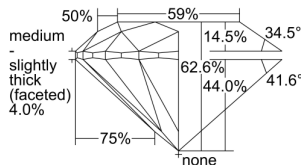

GIA®

FACSIMILE

GIA REPORT 1493801464

Verify this report at GIA.edu

GIA NATURAL DIAMOND DOSSIER®

July 02, 2024
GIA Report Number 1493801464
Shape and Cutting Style ..... Round Brilliant
Measurements ..... 4.27 - 4.30 x 2.68 mm

GRADING RESULTS

Carat Weight ..... 0.30 carat
Color Grade ..... K
Clarity Grade VS2
Cut Grade ..... Excellent

ADDITIONAL GRADING INFORMATION

Polish ..... Excellent
Symmetry ..... Excellent
Fluorescence ..... None
Clarity Characteristics ..... Feather, Cloud
Inscription(s): GIA 1493801464

PROPORTIONS

Profile to actual proportions

GRADING SCALES

GIA COLOR SCALE	GIA CLARITY SCALE	GIA CUT SCALE	
D	FLAWLESS	EXCELLENT	
E	INTERNALLY FLAWLESS		
F		VVS₁	VERY GOOD
G	VVS₂		
H	VS₁	GOOD	
I	VS₂		
J	SI₁	FAIR	
K	SI₂		
L	I₁	POOR	
M	I₂		
N	I₃		
O			
P			
Q			
R			
S			
T			
U			
V			
W			
X			
Y			
Z